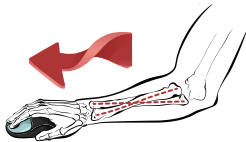

Ambidextrous Vertical Mouse

Story:

We know what contributes to wrist and hand pain and set out to design a mouse that would transform workplace productivity.

The Penguin® mouse was developed to overcome the many problems that are associated with regular use of traditional shaped mice. Mouse design influences the forearm position - a standard mouse requires the hand to be held in a pronated position.

The Penguin® mouse puts your hand in a natural and restful position like a handshake.

Specifications:

Connectivity	Plug & Play USB 2.0
Compatibility	Linux, Windows 2000, XP, Vista, 7, 8, 10 and versions of these, MAC OS X 10.6 and above
DPI Settings	400, 600, 800 or 1200
Warranty	2 years

Features:

- Vertical design encourages a more ergonomic position whilst mousing to avoid wrist strain
- BioCote® Anti-bacterial protection keeps your Penguin® fresher and cleaner for longer
- Easy-glide symmetrical base with precision laser and scroll wheel aids fast, accurate tracking and document scrolling
- Central bow tie switch allows easy transition between right and left-handed use
- Adjustable dpi settings encourages fast and precise operating movements