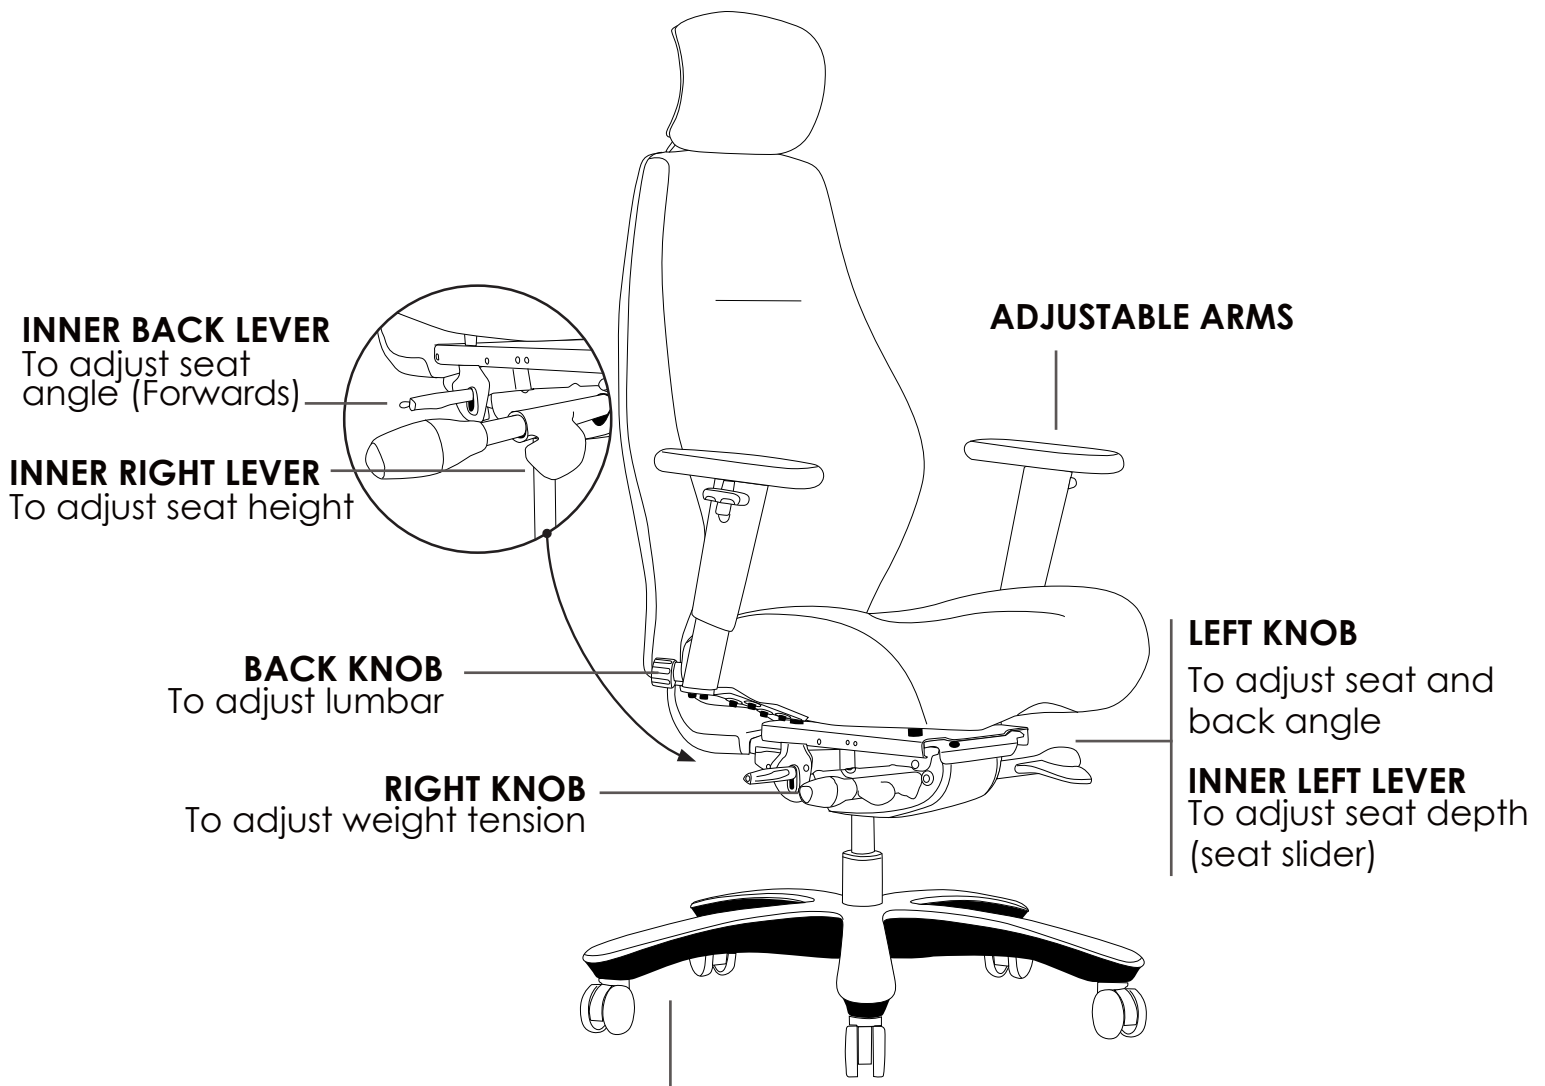

IMPACT

» INSTRUCTIONS OF USE

✘ Do not use as a step ladder

INDOOR USE ONLY

720MM ALUMINIUM 5 STAR BASE WITH BRAKE CASTORS

Use soft tyred castors for tiles

Use hard tyred castors for carpet

- » Vacuum regular
- » Regularly adjust mechanism angle
- » Regularly adjust gas height
- » All warranty claims to be forwarded to place of purchase
- » Warranty covers components and workmanship only
- » Damage or wear and tear not covered by warranty
- » Misuse or abuse will not be covered under warranty