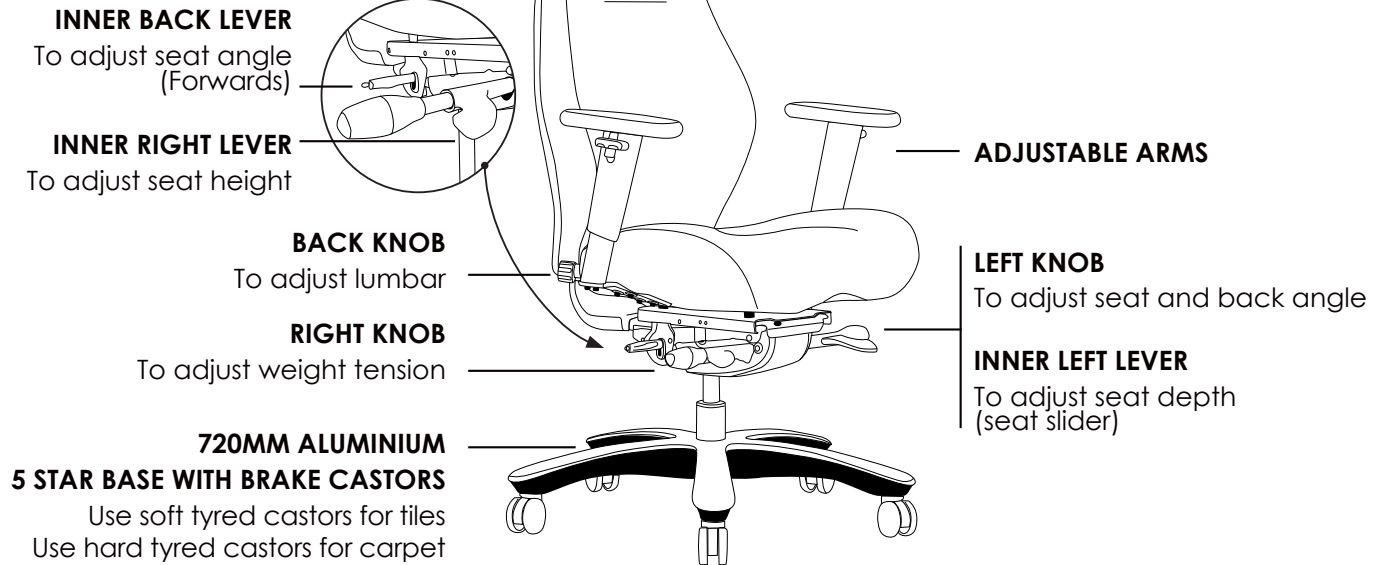

IMPACT RANGE

INDOOR USE ONLY

INSTRUCTION OF USE

X Do not use as a step ladder

DIMENSIONS: (mm)

BACK	BACK TO FLOOR	HEADREST	HEADREST TO FLOOR	SEAT	SEAT TO FLOOR	ARM TO FLOOR
W: 475	Lowest: 1060	W: 260	Lowest: 1240	W: 540	Lowest: 505	Lowest: 675
H: 615	Highest: 1180	H: 180	Highest: 1360	D: 490	Highest: 625	Highest: 875

* Please note that the Headrest should not be used to manoeuvre the chair.

IMPACT-H

IMPACT-L

Back view

Features:

Adjustable seat height
Adjustable seat and back angle
Forward seat tilt adjustment
Adjustable seat depth (seat slider)
Adjustable weight tension

Adjustable lumbar support
Adjustable arms
Moulded seat and back foam
Saddle seat
Synchron mechanism with 3 locking positions

720mm aluminium 5 star base
Brake castors
Available in black fabric only
AFRDI tested to level 6
Suitable for indoor use only