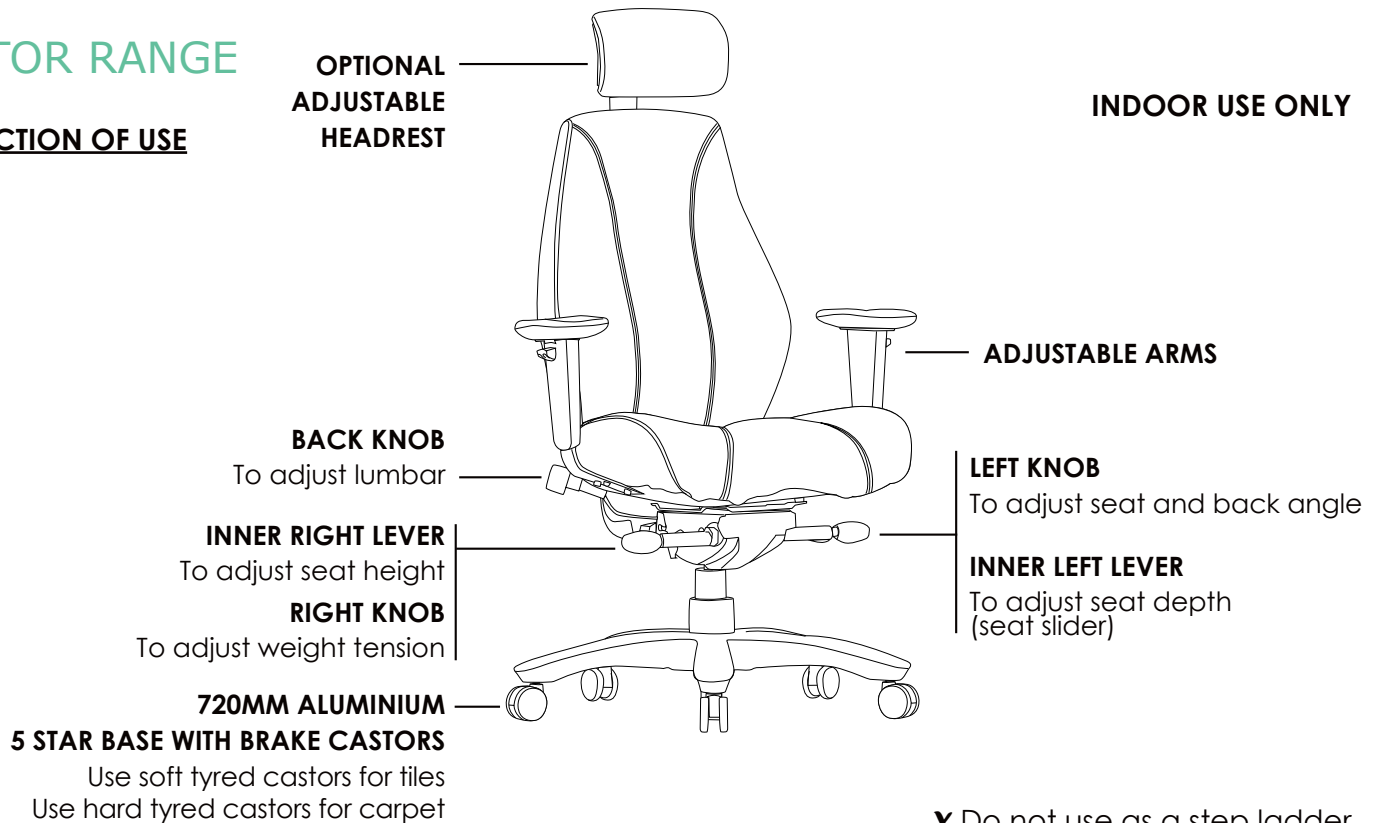

## INSTRUCTION OF USE

**INDOOR USE ONLY**

## DIMENSIONS: (mm)

**BACK**    **BACK TO FLOOR**  
W: 475    Lowest: 1060  
H: 615    Highest: 1160

**HEADREST**    **HEADREST TO FLOOR**  
W: 265    Lowest: 1195  
H: 170    Highest: 1340

**SEAT**    **SEAT TO FLOOR**  
W: 540    Lowest: 500  
D: 490    Highest: 600

**ARM TO FLOOR**  
Lowest: 680  
Highest: 860

\* Please note that the Headrest should not be used to manoeuvre the chair.

RAPTOR-H

RAPTOR-L

Back view

## Features:

Adjustable seat height  
Adjustable seat and back angle  
Adjustable seat depth (seat slider)  
Adjustable weight tension  
Adjustable lumbar support

Adjustable headrest  
Adjustable arms  
Moulded seat and back foam  
Saddle seat  
Synchron mechanism with 3 locking positions