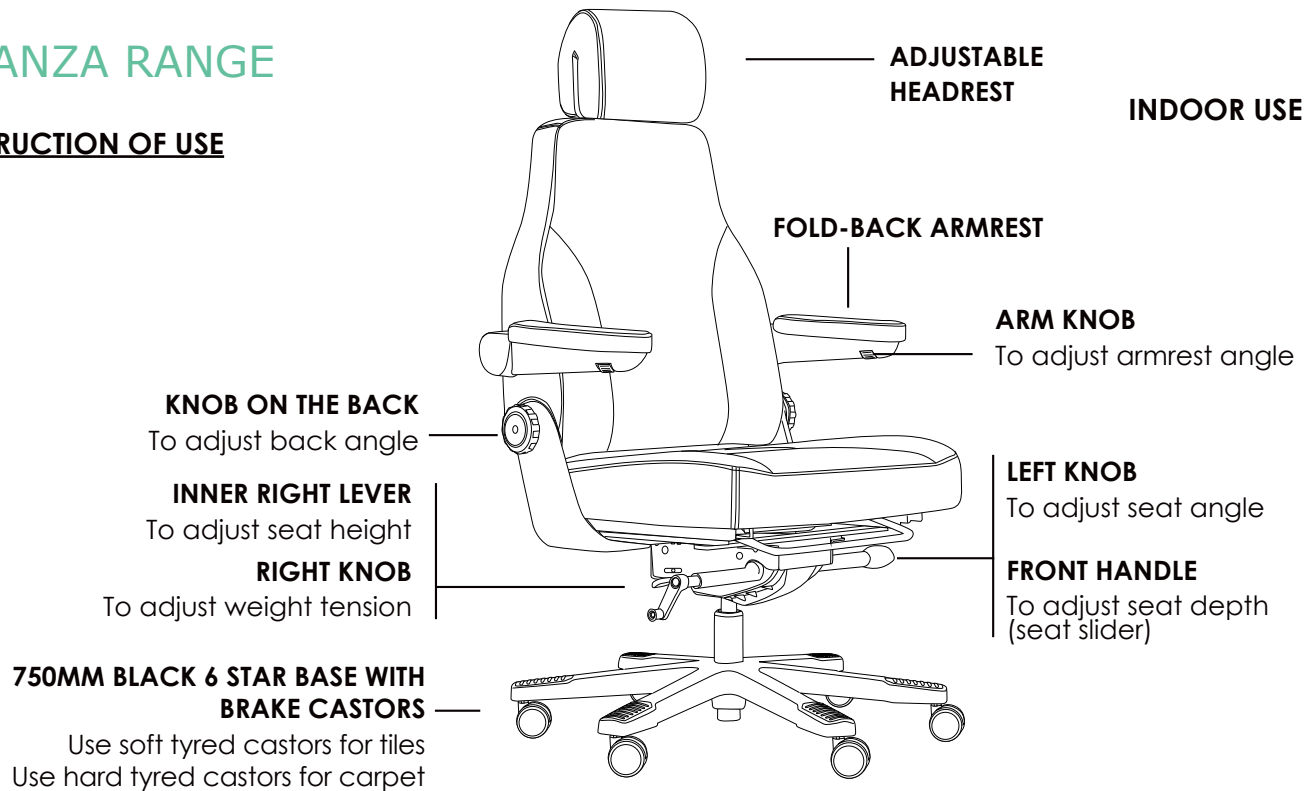

STANZA RANGE

INSTRUCTION OF USE

INDOOR USE ONLY

X Do not use as a step ladder

DIMENSIONS: (mm)

BACK **BACK TO FLOOR**
W: 550 Lowest: 1090
H: 590 Highest: 1180

HEADREST **HEADREST TO FLOOR**
W: 260 Lowest: 1275
H: 200 Highest: 1375

SEAT **SEAT TO FLOOR**
W: 610 Lowest: 500
D: 410 Highest: 600

ARM TO FLOOR
Lowest: 735
Highest: 835

* Please note that the Headrest should not be used to manoeuvre the chair.

STANZA

Side view

Back view

Features:

Adjustable seat height
Adjustable seat and back angle
Adjustable seat depth (seat slider)
Adjustable weight tension
Adjustable headrest

Lockable incline, fold-back armrests
Back made of metal construction
Independant back angle adjustment
Moulded seat and back foam
Synchron mechanism with 3 locking positions

* Style rated multi shift use 230KG

750mm black aluminum 6 star base
Brake castors
Available in black automotive leather only
Suitable for indoor use only